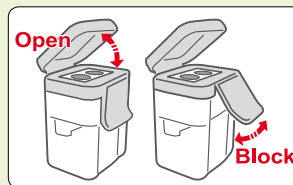

SMART

Made in Italy

Italian quality & design

Chiusura di sicurezza
Security closure
Fermeture de sécurité

SMART METAL

Temperamatite in metallo
Metal sharpener
Taille-crayon en metal

Ref. TE804METSC
Display 20 pcs